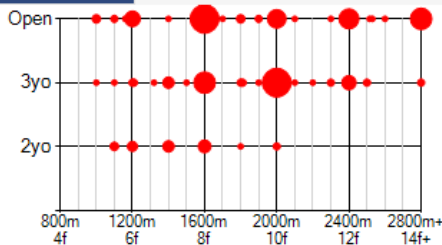

Stallion Match : RELIABLE MAN X THE WARRIOR WOMAN

This is a 20/20 Mating

A 20/20 mating occurs when a pattern has two or more Graded Stakes Winners with CSI values above 20. This indicates that this pedigree is exceptional as there are at least two superior horses with a very similar pattern.

Graded Stakeswinners with same pattern

View Name	G1	G2	G3	E	CSI
View INTEGRAL	2	1	0	0	22
View DUNCAN	1	2	0	0	22
View SHEMIYLA	0	0	1	0	22
View ACE HIGH	2	1	1	15	18
View RUBICK	0	1	1	7	18
View MIAMI BOUND	1	1	0	38	15
View TIVACI	1	0	2	10	15
View PONDAROSA MISS	1	0	0	7	15
View SHAKEEL	1	0	0	0	15
View TANBY	0	2	0	7	15
View CENTENNIAL	0	1	1	0	15
View HIGHLAD	0	0	1	10	15
View RUSSIAN EMPEROR	0	0	1	10	15
View LISCANNA	0	0	1	7	15
View TIME AWAY	0	0	1	0	15

1 2 3 4 5 6

Aptitude Profile

The Aptitude Profile shows the Age and Distance range of Stakeswinners bred with this pattern. The larger the Red Dot, the

Hypo-Mating Pedigree