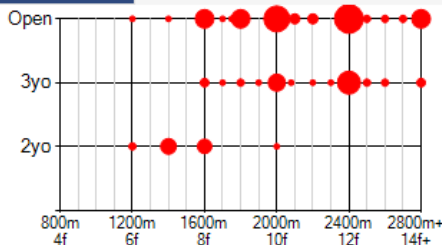

## Stallion Match : RELIABLE MAN X FINKICAN

**This is a 20/20 Mating**

A 20/20 mating occurs when a pattern has two or more Graded Stakes Winners with CSI values above 20. This indicates that this pedigree is exceptional as there are at least two superior horses with a very similar pattern.

### Graded Stakeswinners with same pattern

View	Name	G1	G2	G3	E	CSI
View	GOLDEN VALENTINE	0	0	1	3	28
View	GOLDWAKI	0	0	1	3	28
View	SAYEDAH	0	1	0	0	26
View	CASSYDORA	0	0	1	6	26
View	MUTAMAM	1	1	5	3	24
View	SECOND STEP	1	1	0	0	24
View	SHREYAS	0	0	1	0	24
View	CONDUIT	4	0	1	0	22
View	CHINESE WHITE	1	1	1	0	22
View	HARD TOP	0	1	0	0	22
View	STREET SHAANA	0	0	1	0	22
View	SILK SARI	0	1	0	0	21
View	DESIDERATUM	0	0	1	0	21
View	JOMANA	0	0	2	3	18
View	EMBOSSSED	0	0	2	6	17

### Aptitude Profile

The Aptitude Profile shows the Age and Distance range of Stakeswinners bred with this pattern. The larger the Red Dot, the